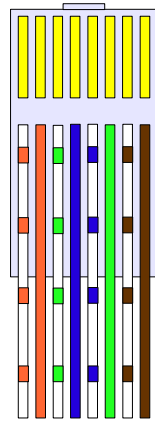

# RJ45 plug details

Colour code

Orientation of Hirose cable guide