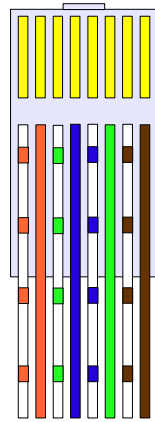

RJ45 plug details

Colour code

Orientation of Hirose cable guide