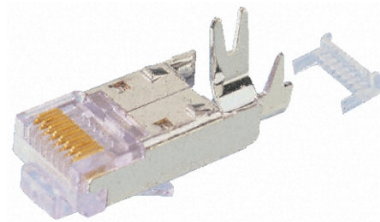

# RJ45 plug details

Colour code

Orientation of Hirose cable guide